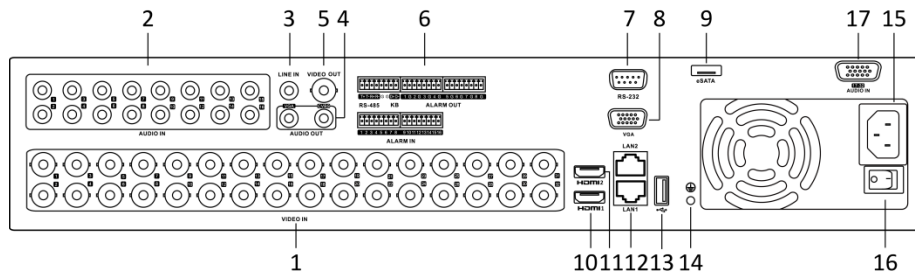

Physical Interfaces

NOTE

The rear panel of DS-8124HUHI-K8 provides 24 video input interfaces.

Index	Description	Index	Description
1	VIDEO IN	10	HDMI1 Interface
2	AUDIO IN, RCA Connector	11	HDMI2 Interface
3	LINE IN	12	LAN Network Interface
4	CVBS AUDIO OUT and VGA AUDIO OUT	13	USB Interface
5	VIDEO OUT	14	GND
6	RS-485 Serial Interface, Keyboard Interface, ALARM IN and ALARM OUT	15	100 to 240 VAC Power Input
7	RS-232 Serial Interface	16	Power Switch
8	VGA Interface	17	AUDIO IN
9	eSATA Interface		

Distributed by

Available Models

DS-8124HUHI-K8, DS-8132HUHI-K8

Headquarters

No.555 Qianmo Road, Binjiang District,
Hangzhou 310051, China
T +86-571-8807-5998
overseasbusiness@hikvision.com

Hikvision USA
T +1-909-895-0400
sales.usa@hikvision.com

Hikvision Australia
T +61-2-8599-4233
salesau@hikvision.com

Hikvision India
T +91-22-28469900
sales@pramahikvision.com

Hikvision Canada
T +1-866-200-6690
sales.canada@hikvision.com

Hikvision Thailand
T +662-275-9949
sales.thailand@hikvision.com

Hikvision Europe
T +31-23-5542770
sales.eu@hikvision.com

Hikvision Italy
T +39-0438-6902
info.it@hikvision.com

Hikvision Brazil
T +55 11 3318-0050
Latam.support@hikvision.com

Hikvision Turkey
T +90 (216)521 7070- 7074
sales.tr@hikvision.com

Hikvision Malaysia
T +601-7652-2413
sales.my@hikvision.com

Hikvision UK & Ireland
T +01628-902140
sales.uk@hikvision.com

Hikvision South Africa
Tel: +27 (10) 0351172
sale.africa@hikvision.com

Hikvision France
T +33(0)1-85-330-450
info.fr@hikvision.com

Hikvision Kazakhstan
T +7-727-9730667
nikia.panfilov@hikvision.ru

Hikvision Vietnam
T +84-974270888
sales.vt@hikvision.com

Hikvision UAE
T +971-4-4432090
salesme@hikvision.com

Hikvision Singapore
T +65-6684-4718
sg@hikvision.com

Hikvision Spain
T +34-91-737-16-55
info.es@hikvision.com

Hikvision Tashkent
T +99-87-1238-9438
uzb@hikvision.ru

Hikvision Hong Kong
T +852-2151-1761
info.hk@hikvision.com

Hikvision Russia
T +7-495-669-67-99
saleru@hikvision.com

Hikvision Korea
T +82-(0)31-731-8817
sales.korea@hikvision.com

Hikvision Poland
T +48-22-460-01-50
info.pl@hikvision.com

Hikvision Indonesia
T +62-21-2933759
Sales.Indonesia@hikvision.com

Hikvision Colombia
sales.colombia@hikvision.com